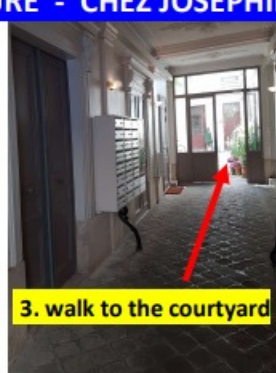

SELF CHECK-IN JOSEPHINE

SELF CHECK IN PROCEDURE - CHEZ JOSEPHINE

ENJOY NOW !

Check our youtube chanel :
ARTISAN LOFTS PARIS.

Select **CHEZ JOSEPHINE** features video & watch all the flat amenities

PS: To check out, please use the same keybox process. Thx