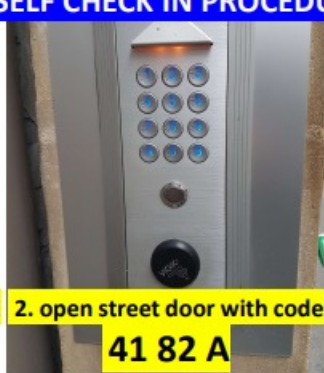

SELF CHECK-IN JOSEPHINE

SELF CHECK IN PROCEDURE - CHEZ JOSEPHINE

ENJOY NOW !

Check our youtube chanel :
ARTISAN LOFTS PARIS.

Select **CHEZ JOSEPHINE** features video & watch all the flat amenities

PS: To check out, please use the same keybox process. Thx